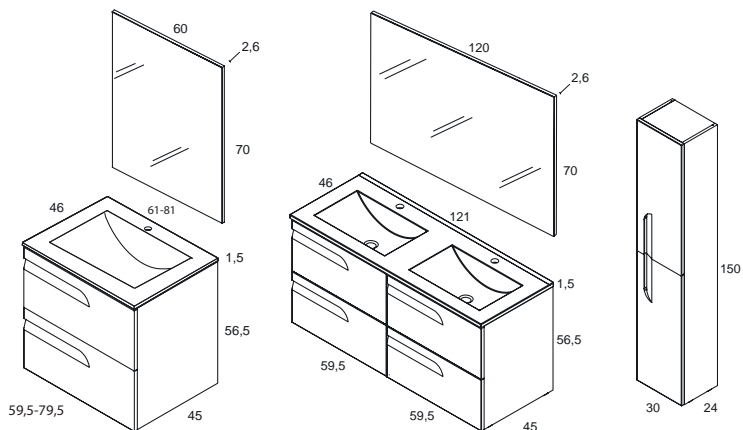

LACA GRIS

VITALE Set 120 F-46 · 4C
91195 con lavabo Kyra

VITALE					
Cm.	con lavabo KYRA	Ref.	Ref.	Ref.	Ref.
60	2C F-46	91001	91002	91003	91004
80	2C F-46	91005	91006	91007	91008
120	4C F-46	91194	91195	91196	91197
Cm.	con lavabo GAMMA	Ref.	Ref.	Ref.	Ref.
60	2C F-46	91103	91104	91105	91106
80	2C F-46	91107	91108	91109	91110
120	4C F-46	91210	91211	91212	91213
Cm.	Torre	Ref.	Ref.	Ref.	Ref.
30	2P F-24	70001	70002	70003	70004